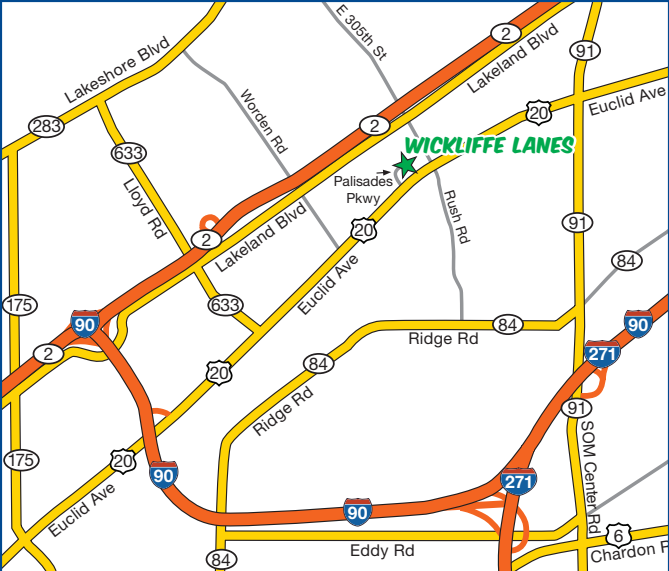

RSVP TO: \_\_\_\_\_

TIME: \_\_\_\_\_

DATE: \_\_\_\_\_

WHERE:  
 WICKLIFFE LANES  
 30315 EUCLID AVE.  
 WICKLIFFE, OH 44092

IT'S A BIRTHDAY PARTY FOR

YOU'RE INVITED  
 TO A  
 WICKLIFFE LANES

30315 EUCLID AVE., WICKLIFFE, OH 44092  
 440-585-3505  
 WICKLIFFELANES@SBCGLOBAL.NET  
 WWW.WICKLIFFELANES.COM